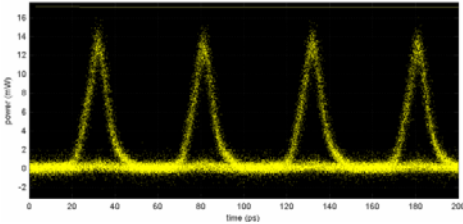

# Generation of a PRBS 1.28Tbit/s OTDM signal

**160 GBPS**

**Optical Sampling Scope**

**640 GBPS**

**1280 GBPS**

**RF Spectrum**