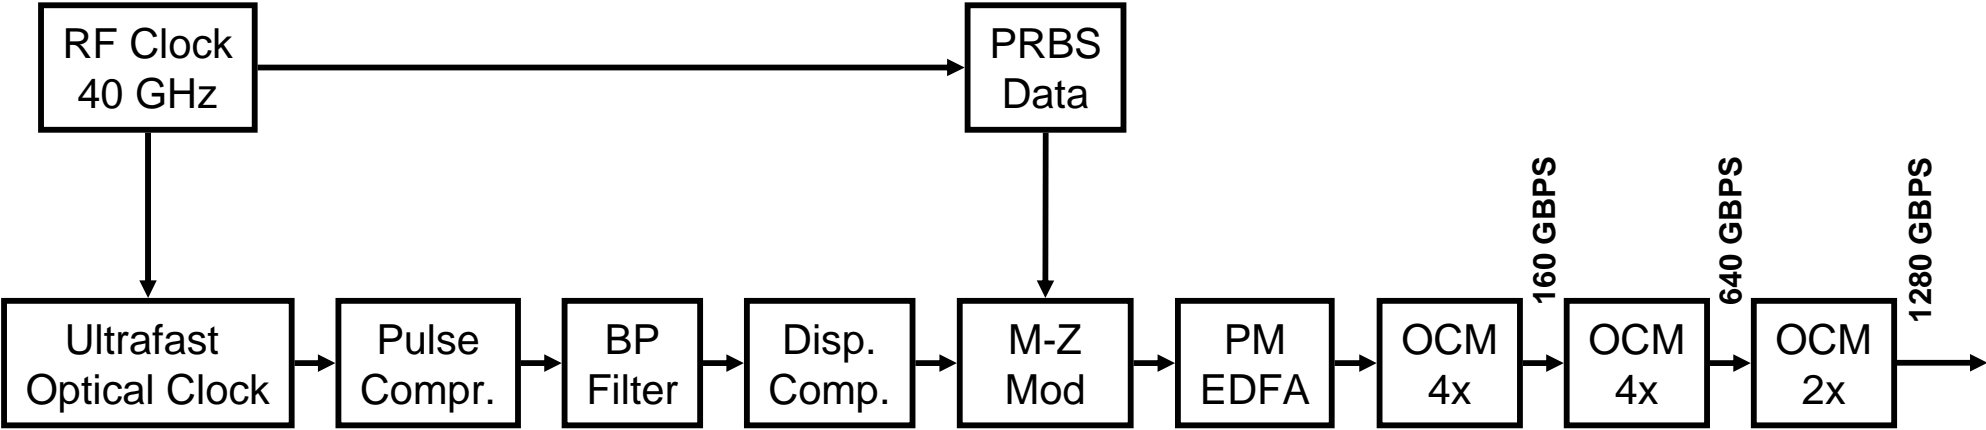

# Generation of a PRBS 1.28Tbit/s OTDM signal

**160 GBPS**

**Optical Sampling Scope**

**640 GBPS**

**1280 GBPS**

**RF Spectrum**