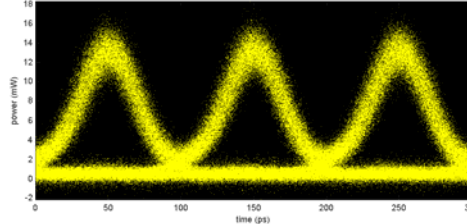

# Generation of a PRBS 1.28Tbit/s OTDM signal

**160 GBPS**

**Optical Sampling Scope**

**640 GBPS**

**1280 GBPS**

**RF Spectrum**